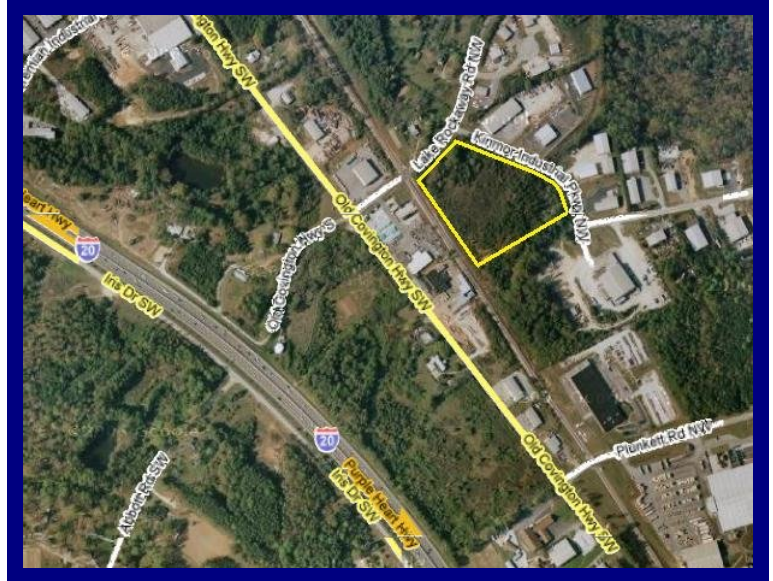

FOR SALE: 6.4 Acres M-1 Kinmor Industrial Parkway, Conyers, GA

6.4 Acre Site
Kinmor Industrial Pkwy
Conyers, Rockdale County, GA
Atlanta MSA

Land: 6.4+/- acres, can subdivide
Utilities: Water, Power, telephone, septic tank required, Level 3 Soil Report available

Rail Siding: 639 ft on CSX Rail Line
Ideal for: Light Manufacturing, distribution, equipment maintenance shop, outdoor storage, etc.

Location: West Rockdale, near Stonecrest Mall. Quick Access to I-20 and GA-20.

Price: $495,000

Exclusive Agent:
Tom Hunter: 770-289-2792
Thomas Hunter Associates, Inc.
770-682-8552 770-277-6843 fax
thomashunter@thomashunter.com
www.thomashunter.com

**THOMAS HUNTER
ASSOCIATES, INC.**

Information was obtained from sources believed to be reliable, but no liability is assumed for errors or omissions.