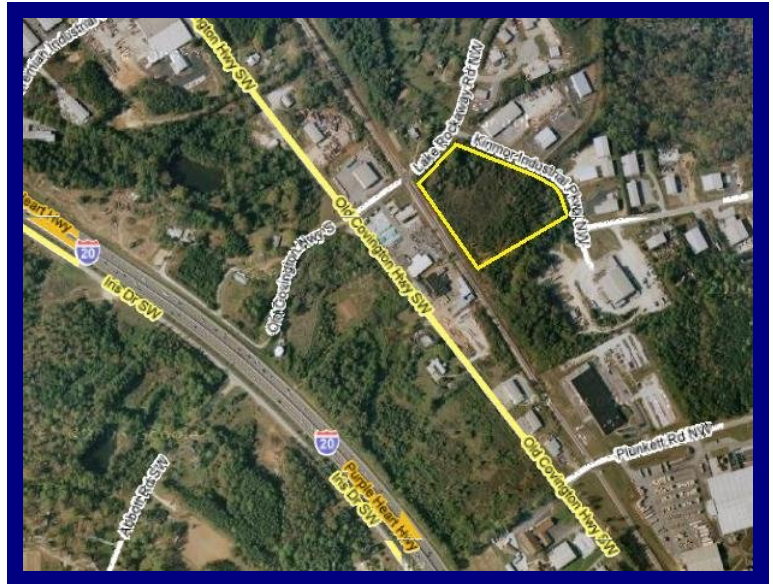

FOR SALE: 6.4 Acres M-1 Kinmor Industrial Parkway, Conyers, GA

6.4 Acre Site
Kinmor Industrial Pkwy
Conyers, Rockdale County, GA
Atlanta MSA

Land: 6.4+/- acres, can subdivide
Utilities: Water, Power, telephone, septic tank required, Level 3 Soil Report available

Rail Siding: 639 ft on CSX Rail Line
Ideal for: Light Manufacturing, distribution, equipment maintenance shop, outdoor storage, etc.

Location: West Rockdale, near Stonecrest Mall. Quick Access to I-20 and GA-20.

Price: $495,000

Exclusive Agent:
Tom Hunter: 770-289-2792
Thomas Hunter Associates, Inc.
770-682-8552 770-277-6843 fax
thomashunter@thomashunter.com
www.thomashunter.com

**THOMAS HUNTER
ASSOCIATES, INC.**

Information was obtained from sources believed to be reliable, but no liability is assumed for errors or omissions.