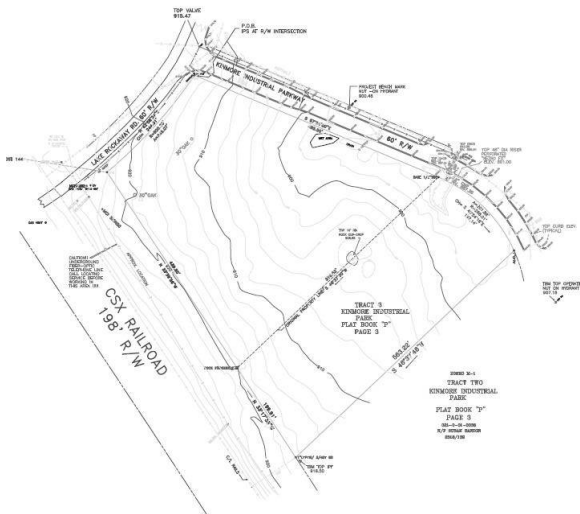

FOR SALE: 6.4 Acres M-1 Kinmor Industrial Parkway, Conyers, GA

6.4 Acre Site
Kinmor Industrial Pkwy
Conyers, Rockdale County, GA
Atlanta MSA

Land: 6.4+/- acres, can subdivide
Utilities: Water, Power, telephone, septic tank required, Level 3 Soil Report available

Rail Siding: 639 ft on CSX Rail Line
Ideal for: Light Manufacturing, distribution, equipment maintenance shop, outdoor storage, etc.

Location: West Rockdale, near Stonecrest Mall. Quick Access to I-20 and GA-20.

Price: $495,000

Exclusive Agent:
Tom Hunter: 770-289-2792
Thomas Hunter Associates, Inc.
770-682-8552 770-277-6843 fax
thomashunter@thomashunter.com
www.thomashunter.com

**THOMAS HUNTER
ASSOCIATES, INC.**

Information was obtained from sources believed to be reliable, but no liability is assumed for errors or omissions.